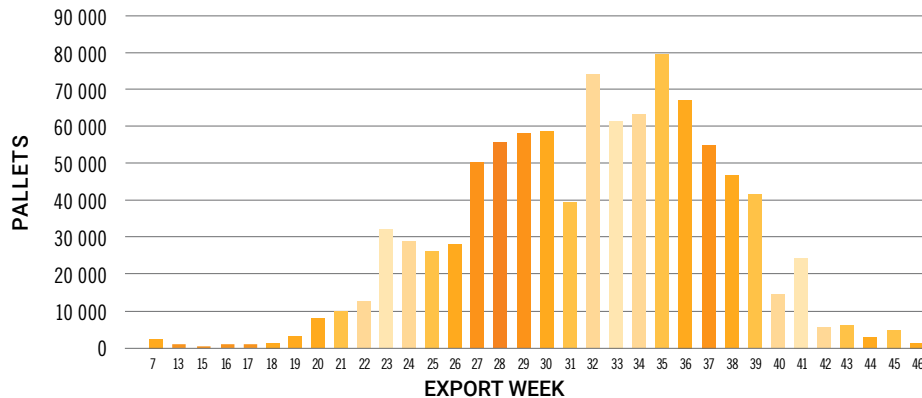

ORANGES EXPORTED PER WEEK 2023