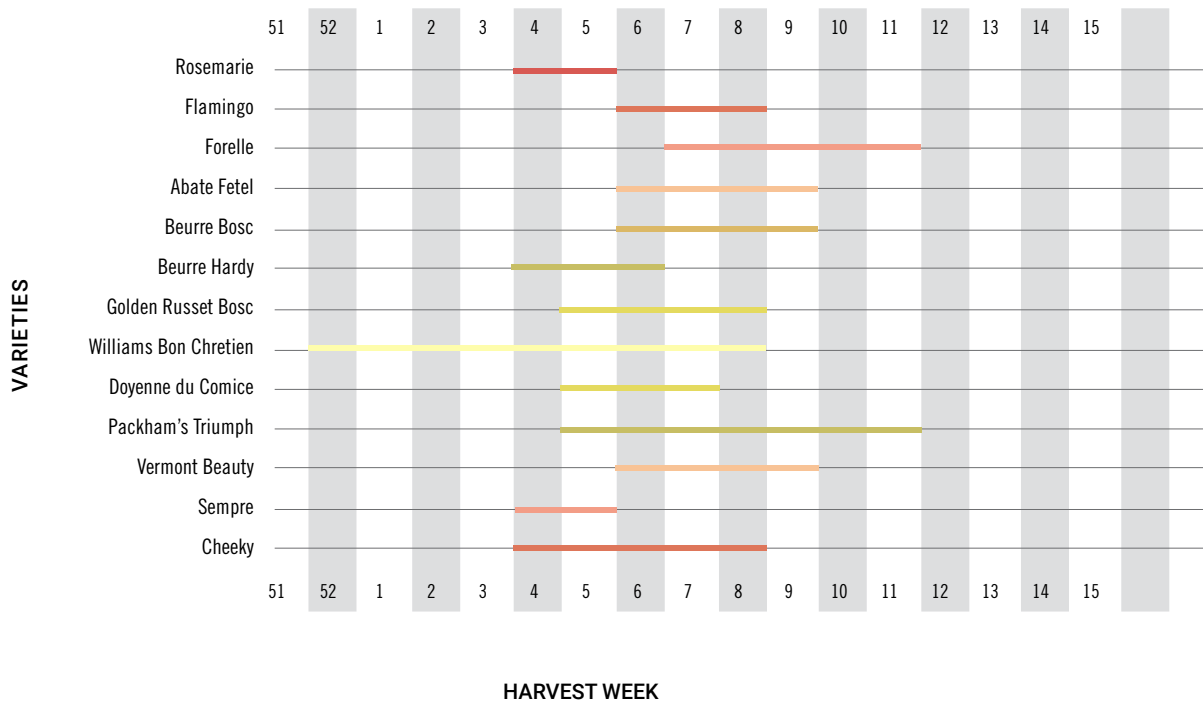

PEAR HARVEST PERIOD