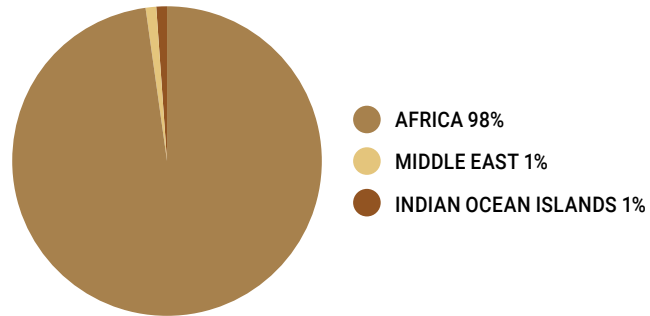

POTATOES EXPORTED PER MARKET 2022/2023