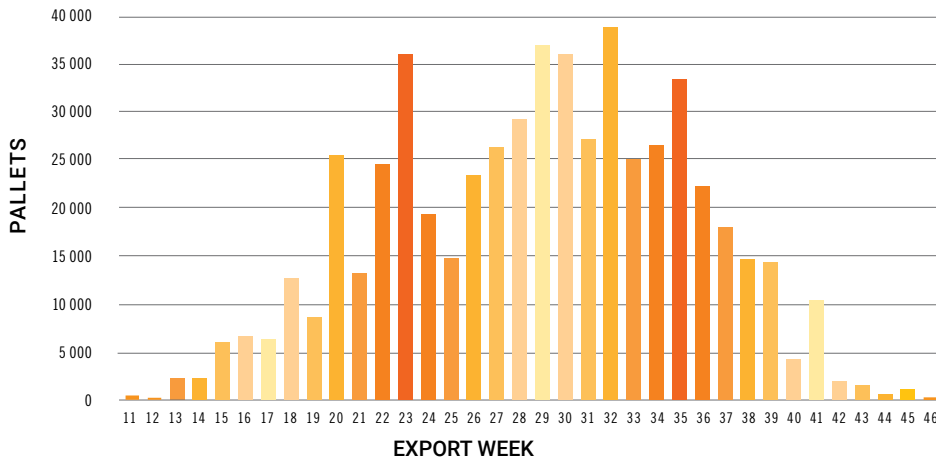

SOFT CITRUS EXPORTED PER WEEK 2023