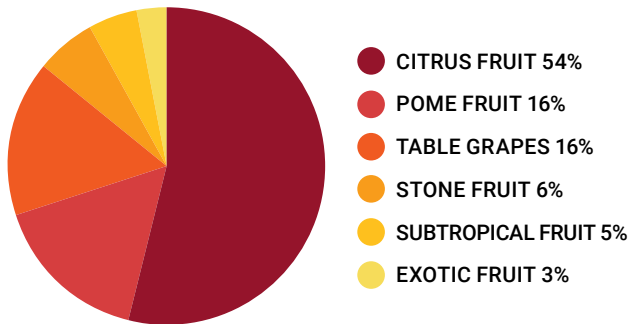

South Africa is located at the southernmost tip of Africa. The country has almost 3 000 kilometres of coastline, which is bordered in the north by Zimbabwe, Botswana, Mozambique and Namibia. Prominent ports for South African fresh produce exports include the port of Cape Town, the port of Durban, the port of Port Elizabeth (Gqeberha) and the neighbouring port of Ngqura – also known as Coega.

The winter season in South Africa falls between May and August, whereas summer begins mid-October and lasts until the end of February. Summers are characterised by long, hot and sunny days – often with afternoon thunderstorms in the central and northern regions of the country. The coastal areas experience less adverse weather conditions and are prone to more stable environments.

Widely regarded as an emerging market, South Africa has a well-established and highly functional financial system – backed by the South African Reserve Bank. The local currency is the South African Rand (ZAR).

Fresh fruit accounts for approximately 35% of South African agricultural exports. Fruit exports include citrus fruit, pome fruit, stone fruit, table grapes, subtropical fruit, berries and other exotic fruit – exported to more than 100 destinations. Vegetables are also exported from South Africa. The economic value generated from these exports is in excess of $3.5 billion.

FRUIT EXPORTED 2023