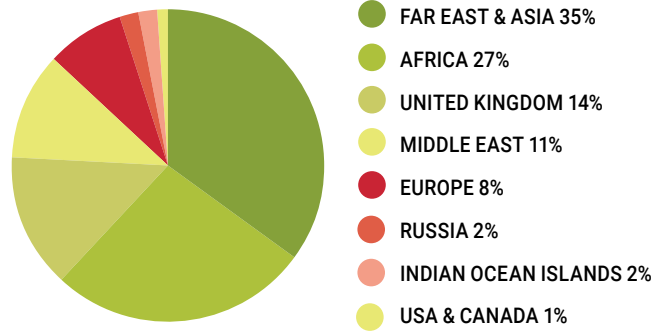

APPLES EXPORTED PER MARKET 2023