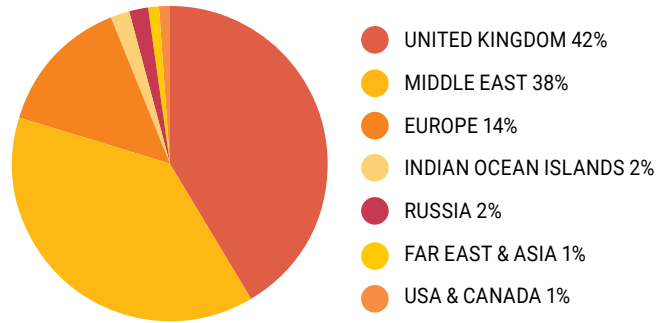

PEACHES EXPORTED PER MARKET 2022/2023