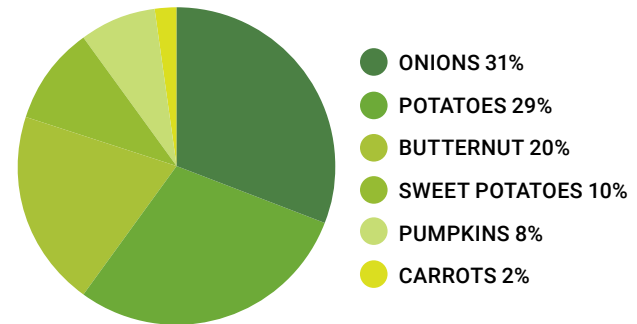

VEGETABLES EXPORTED 2023