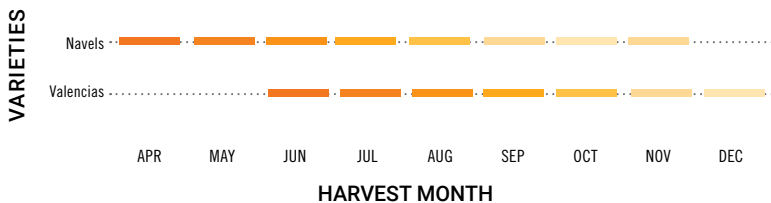

**ORANGES EXPORTED PER MARKET 2023**

- EUROPE 36%
- FAR EAST & ASIA 20%
- MIDDLE EAST 20%
- NORTH AMERICA 9%
- RUSSIA 9%
- UNITED KINGDOM 5%
- OTHER 1%

**ORANGES EXPORTED PER WEEK 2023**

**ORANGE HARVEST PERIOD**