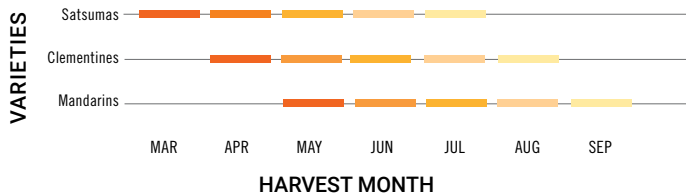

SOFT CITRUS HARVEST PERIOD