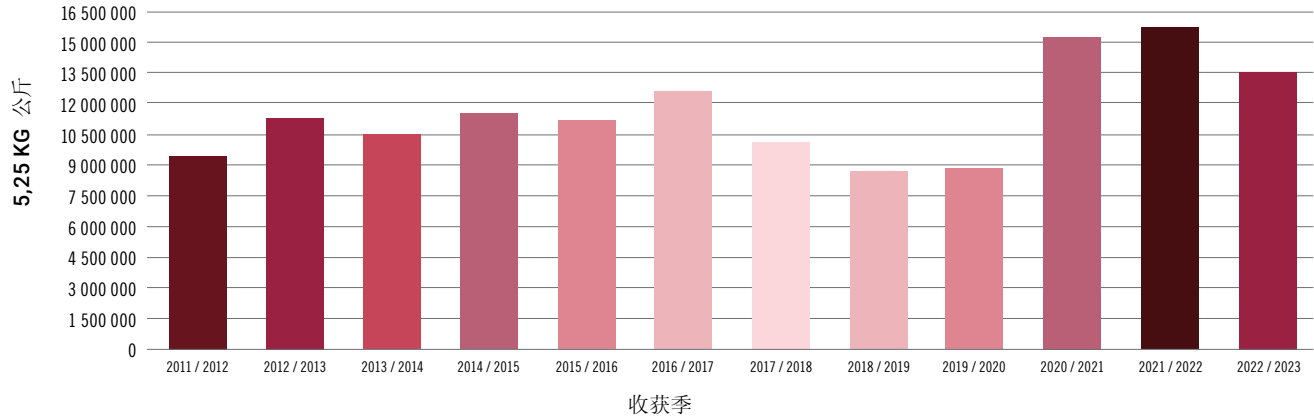

李子每周出口统计 2022/2023

李子出口历史记录