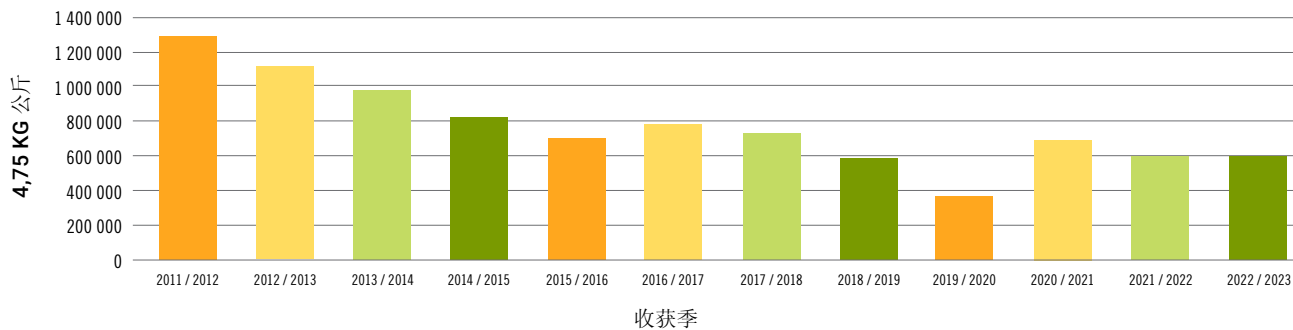

杏每周出口统计 2022/2023

杏出口历史记录