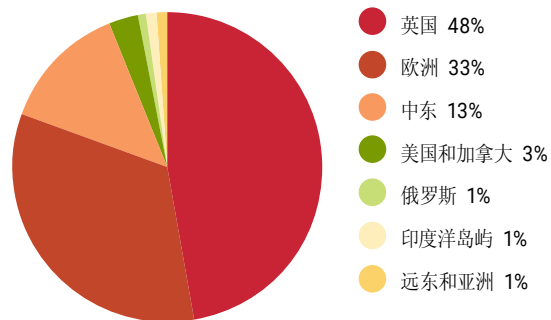

油桃出口市场数据 2022/2023