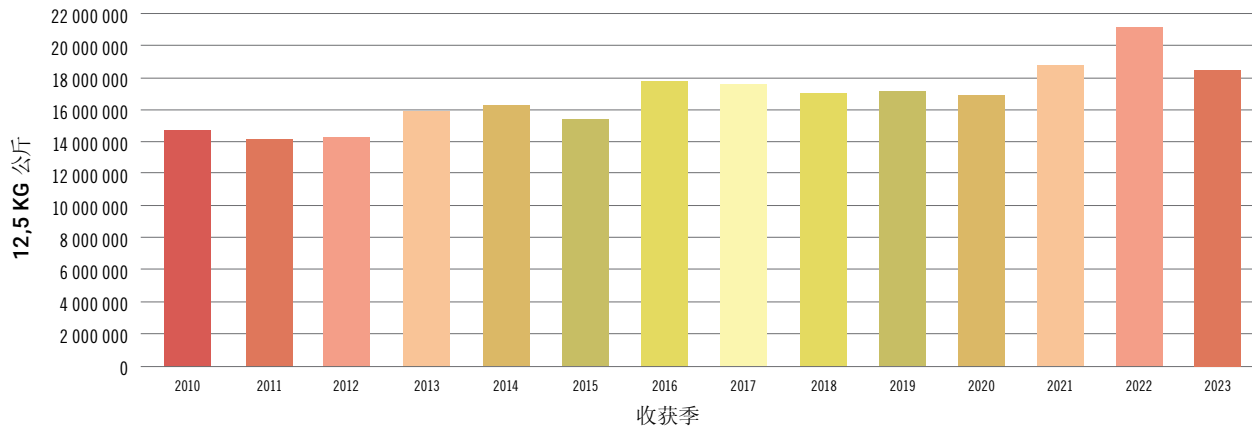

梨每周出口统计 2023