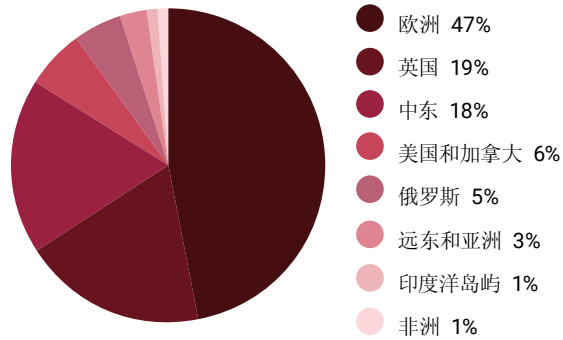

李子出口市场数据 2022/2023