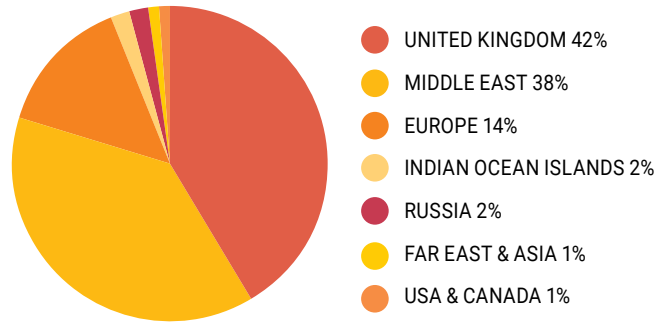

PEACHES EXPORTED PER MARKET 2022/2023