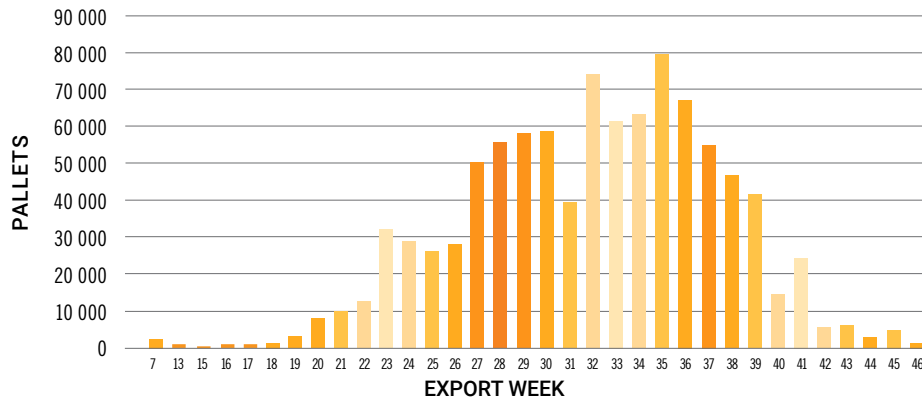

ORANGES EXPORTED PER WEEK 2023