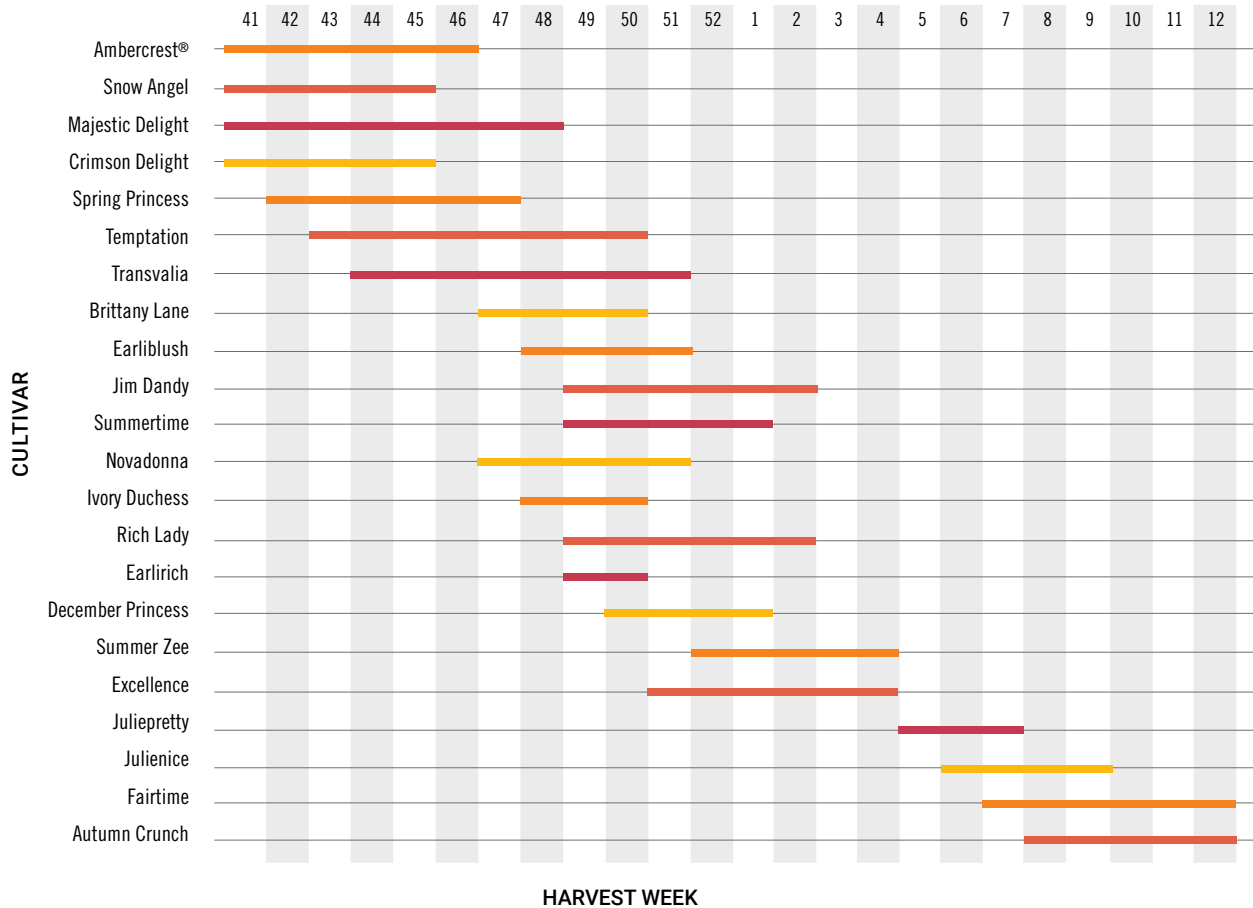

PEACH HARVEST PERIOD