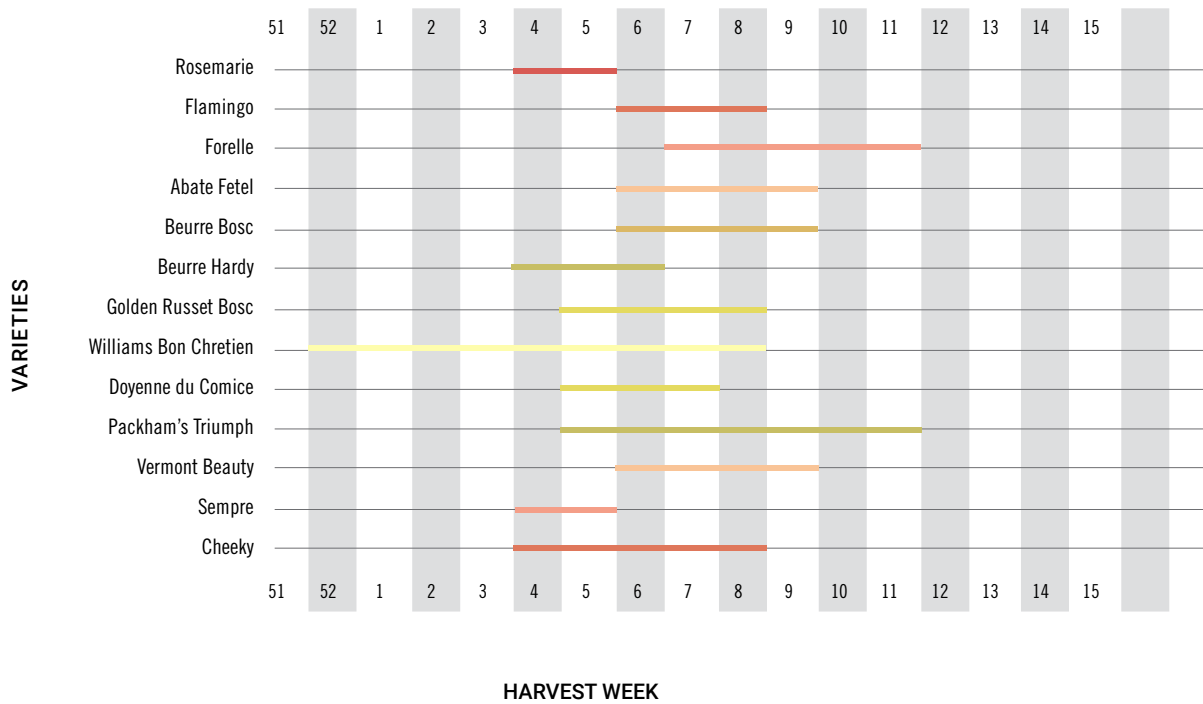

PEAR HARVEST PERIOD