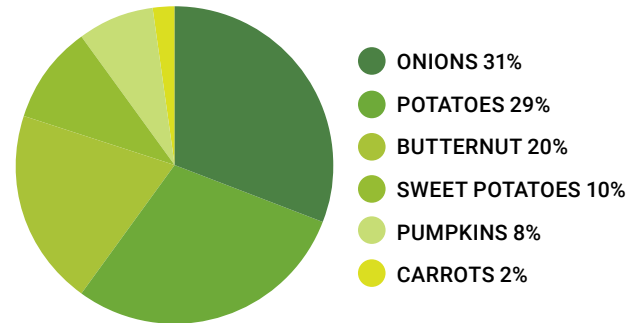

VEGETABLES EXPORTED 2023