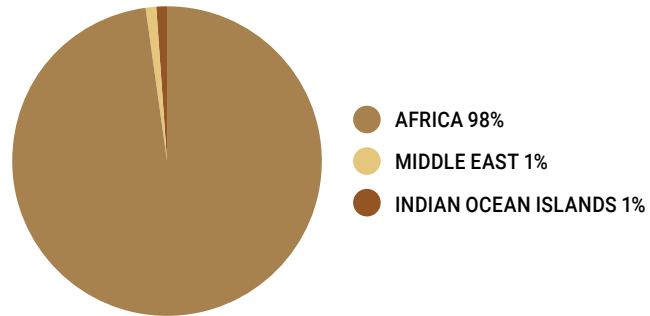

POTATOES EXPORTED PER MARKET 2022/2023