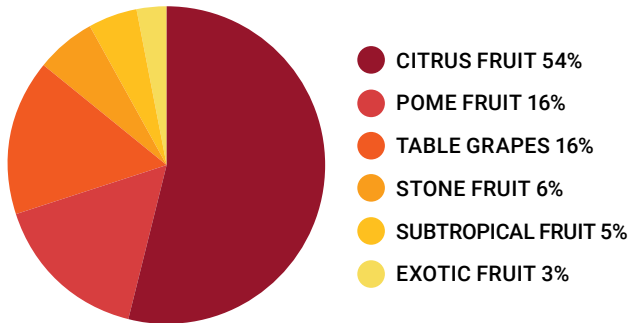

South Africa is located at the southernmost tip of Africa. The country has almost 3 000 kilometres of coastline, which is bordered in the north by Zimbabwe, Botswana, Mozambique and Namibia. Prominent ports for South African fresh produce exports include the port of Cape Town, the port of Durban, the port of Port Elizabeth (Gqeberha) and the neighbouring port of Ngqura – also known as Coega.

The winter season in South Africa falls between May and August, whereas summer begins mid-October and lasts until the end of February. Summers are characterised by long, hot and sunny days – often with afternoon thunderstorms in the central and northern regions of the country. The coastal areas experience less adverse weather conditions and are prone to more stable environments.

Widely regarded as an emerging market, South Africa has a well-established and highly functional financial system – backed by the South African Reserve Bank. The local currency is the South African Rand (ZAR).

Fresh fruit accounts for approximately 35% of South African agricultural exports. Fruit exports include citrus fruit, pome fruit, stone fruit, table grapes, subtropical fruit, berries and other exotic fruit – exported to more than 100 destinations. Vegetables are also exported from South Africa. The economic value generated from these exports is in excess of $3.5 billion.

FRUIT EXPORTED 2023