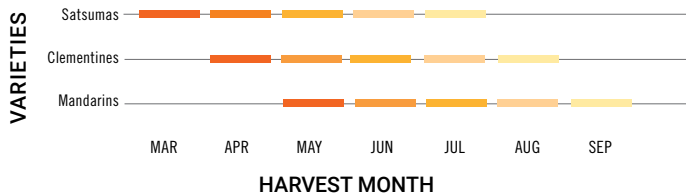

SOFT CITRUS HARVEST PERIOD