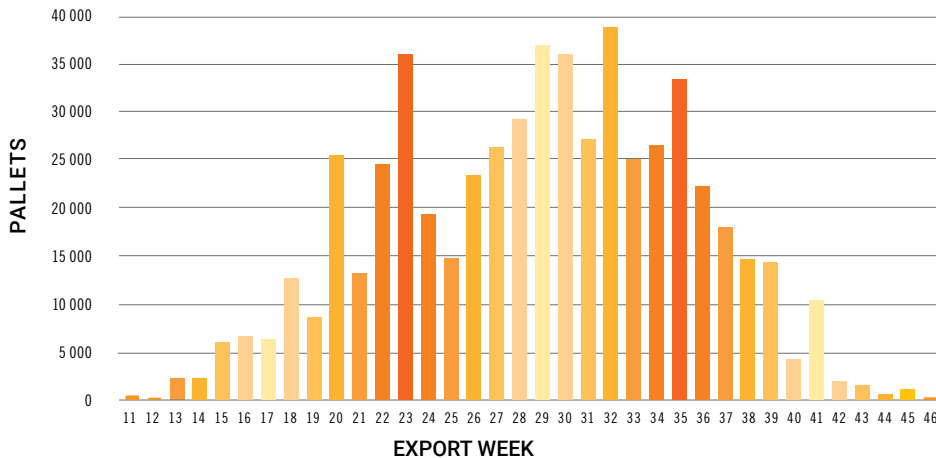

SOFT CITRUS EXPORTED PER WEEK 2023