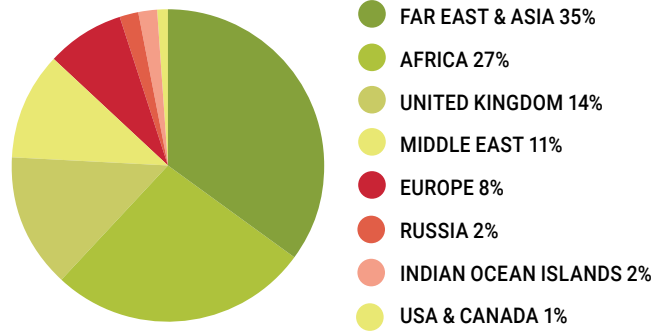

APPLES EXPORTED PER MARKET 2023